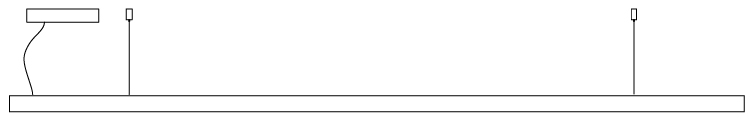

PROJECT
TYPE
SPECIFIER
QUANTITY
DATE

LED28 SUSPENSION

D71009-

base number
Color   Finish
Temperature   Options

1. To build a product code in our configurator select the specify button on the base model # product page
2. To build a manual product code on this datasheet choose from the options listed below in blue font and add the suffix to the base model #

GENERAL

Series: Woodlin
Subseries: LED28
Brand: Tunto
Division: Design
Mounting Type: Suspension
Mounting Location: Ceiling
Subcategory: Profile

PHYSICAL

Shape: Rectangle
Length (mm): 1200
Length (in): 47 1/4
Width (mm): 28
Width (in): 1 1/8
Height (mm): 28
Height (in): 1 1/8
Max. Overall Height (mm): 2028
Max. Overall Height (in): 79 13/16
Light Distribution: Direct
Diffuser: Opal
Fixture Finish: [WAL](#) / [ASH](#) / [OAK](#) / [BLK](#) / [WHI](#)
Fixture Material: Wood
Cable Details: 2000mm / 78 3/4"

ELECTRICAL

Lamp Type: LED
Input Wattage (W): 25
Total Output Wattage (W): 20.9
Dimming: Tri-Mode (Non-Dimming and Phase Dimming (120Vac only) and 0-10V Dimming)
Driver Included: Yes
Driver Location: Integrated
Driver Type: Constant Current - Universal
Driver Class: Class 2
Input Voltage (V): 120 - 277
Constant Current (MA): 700

LED

Color Temperature (°K): [2700](#) / [3000](#) / [4000](#)
Max. Delivered Lumen (lm): 1300 Standard 3000K
CRI: >93 CRI
Lamp Life (hrs): 50000

OPTICAL

RATINGS AND CERTIFICATIONS

Certified By: Certified for North American Standards
IP rating: IP20

1200mm 47 1/4"

28mm 1 1/8"

Direct