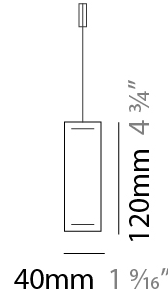

LED120 SUSPENSION

D71024-

base number
Color   Finish
Temperature   Options

1. To build a product code in our configurator select the specify button on the base model # product page
2. To build a manual product code on this datasheet choose from the options listed below in blue font and add the suffix to the base model #

GENERAL

Series: Woodlin
Subseries: LED120
Brand: Tunto
Division: Design
Mounting Type: Suspension
Mounting Location: Ceiling
Subcategory: Profile

PHYSICAL

Shape: Rectangle
Length (mm): 1000
Length (in): 39 3/8
Width (mm): 40
Width (in): 1 9/16
Height (mm): 120
Height (in): 4 3/4
Max. Overall Height (mm): 2120
Max. Overall Height (in): 83 7/16
Light Distribution: Direct / Indirect
Diffuser: Opal
Fixture Finish: [WAL](#) / [ASH](#) / [OAK](#) / [BLK](#) / [WHI](#)
Fixture Material: Wood
Cable Details: 2000mm / 78 3/4"

ELECTRICAL

Lamp Type: LED
Input Wattage (W): 46
Total Output Wattage (W): 38
Dimming: Tri-Mode (Non-Dimming and Phase Dimming (120Vac only) and 0-10V Dimming)
Driver Included: Yes
Driver Location: Integrated
Driver Type: Constant Current - Universal
Driver Class: Class 2
Input Voltage (V): 120 - 277
Constant Current (MA): 700

LED

Color Temperature (°K): [2700](#) / [3000](#) / [4000](#)
Max. Delivered Lumen (lm): 2200
CRI: >93 CRI
Lamp Life (hrs): 50000

OPTICAL

RATINGS AND CERTIFICATIONS

Certified By: Certified for North American Standards
IP rating: IP20