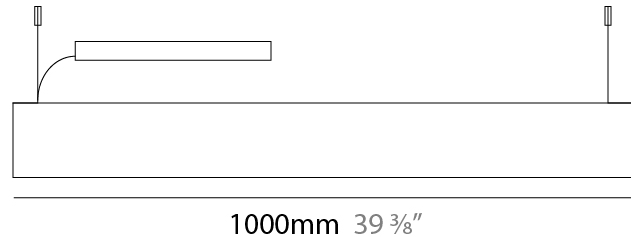

LED120 SUSPENSION

D71024-

base number
Color   Finish
Temperature   Options

1. To build a product code in our configurator select the specify button on the base model # product page
2. To build a manual product code on this datasheet choose from the options listed below in blue font and add the suffix to the base model #

GENERAL

Series: Woodlin
Subseries: LED120
Brand: Tunto
Division: Design
Mounting Type: Suspension
Mounting Location: Ceiling
Subcategory: Profile

PHYSICAL

Shape: Rectangle
Length (mm): 1000
Length (in): 39 3/8
Width (mm): 40
Width (in): 1 9/16
Height (mm): 120
Height (in): 4 3/4
Max. Overall Height (mm): 2120
Max. Overall Height (in): 83 7/16
Light Distribution: Direct / Indirect
Diffuser: Opal
Fixture Finish: [WAL](#) / [ASH](#) / [OAK](#) / [BLK](#) / [WHI](#)
Fixture Material: Wood
Cable Details: 2000mm / 78 3/4"

ELECTRICAL

Lamp Type: LED
Input Wattage (W): 46
Total Output Wattage (W): 38
Dimming: Tri-Mode (Non-Dimming and Phase Dimming (120Vac only) and 0-10V Dimming)
Driver Included: Yes
Driver Location: Integrated
Driver Type: Constant Current - Universal
Driver Class: Class 2
Input Voltage (V): 120 - 277
Constant Current (MA): 700

LED

Color Temperature (°K): [2700](#) / [3000](#) / [4000](#)
Max. Delivered Lumen (lm): 2200
CRI: >93 CRI
Lamp Life (hrs): 50000

OPTICAL

RATINGS AND CERTIFICATIONS

Certified By: Certified for North American Standards
IP rating: IP20